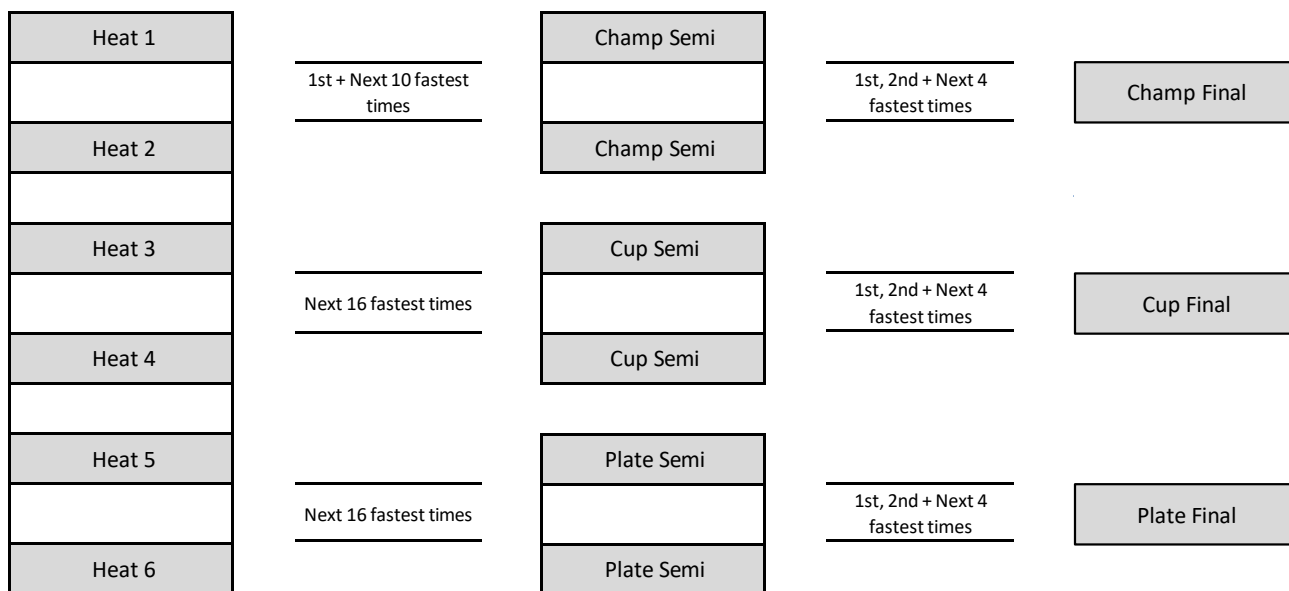

3 Heats (25-36 teams)

4 Heats (32-48 teams)

5 Heats (49-60 teams)

Heat 1	1st, 2nd, 3rd + Next 9 fastest times	Champ Semi	1st, 2nd, 3rd + Next 6 fastest times	Champ Final
Heat 2		Champ Semi		
Heat 3	Next 24 fastest times	Cup Semi	1st, 2nd, 3rd + Next 6 fastest times	Cup Final
Heat 4		Cup Semi		
Heat 5	All Remaining			Plate Final

6 Heats (60-72 teams)

Heat 1	1st, 2nd + Next 12 fastest times	Champ Semi	1st, 2nd, 3rd + Next 6 fastest times	Champ Final
Heat 2		Champ Semi		
Heat 3	Next 24 fastest times	Cup Semi	1st, 2nd, 3rd + Next 6 fastest times	Cup Final
Heat 4		Cup Semi		
Heat 5	Next 24 fastest times	Plate Semi	1st, 2nd, 3rd + Next 6 fastest times	Plate Final
Heat 6		Plate Semi		

Waka Ama Sprint Nationals Progressions 2024

Taitamariki W12 (8 lanes, Seeding Heat)

1 Heat (1-8 teams)

2 Heats (9-18 teams)

3 Heats (19-14 teams)

4 Heats (25-32 teams)

5 Heats (33-40 teams)

6 Heats (41-48 teams)