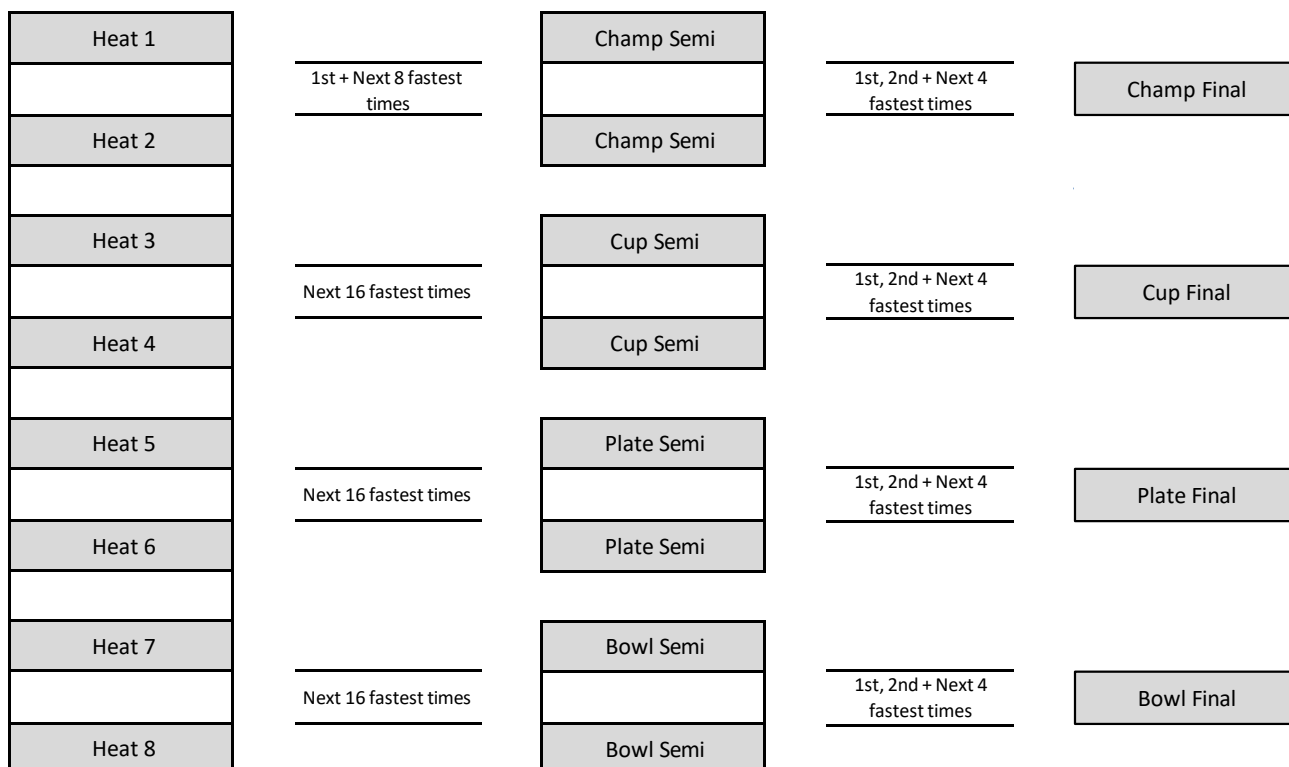

8 Heats 57-64 teams)