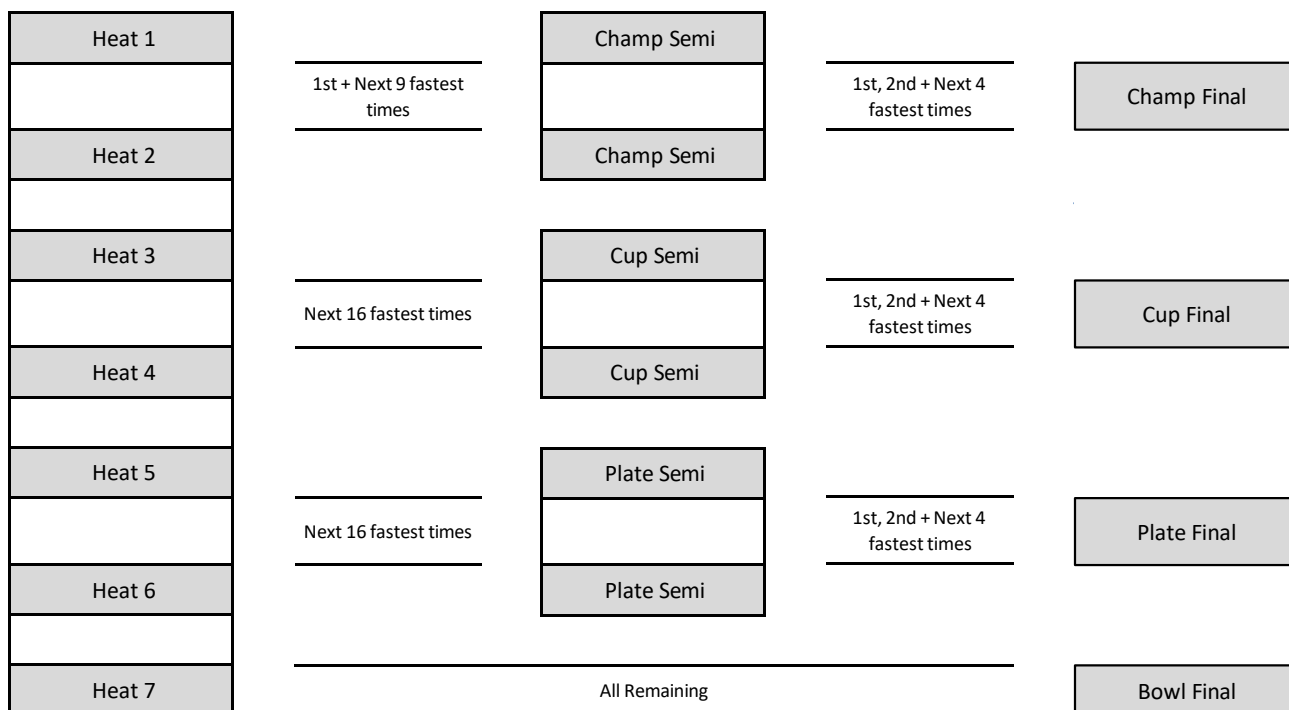

7 Heats (49-56 teams)